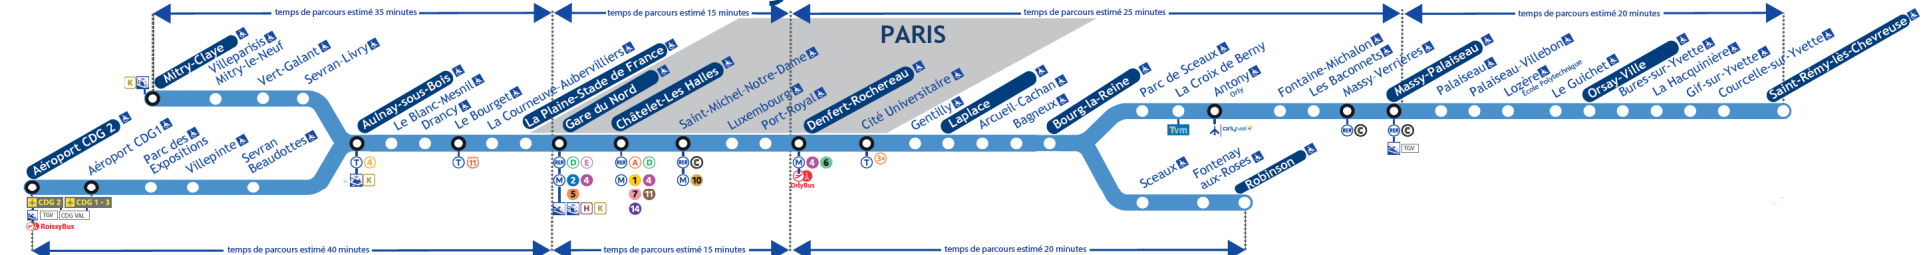

INFORMATION HORAIRES TRAVAUX

Direction Saint-Rémy-Lès-Chevreuse • Robinson

NORD

SUD

sens de circulation

Horaires valables le Samedi 31 Août 2019

Table with 4 columns for stations (RER B, RER A, Metro, etc.) and 4 rows for departure times. Shows schedule for stations like Aéroport CDG 2, Paris, and Saint-Rémy-Lès-Chevreuse.

Table with 4 columns for stations and 4 rows for departure times. Shows schedule for stations like Aéroport CDG 2, Paris, and Robinson.

Table with 4 columns for stations and 4 rows for departure times. Shows schedule for stations like Aéroport CDG 2, Paris, and Robinson.