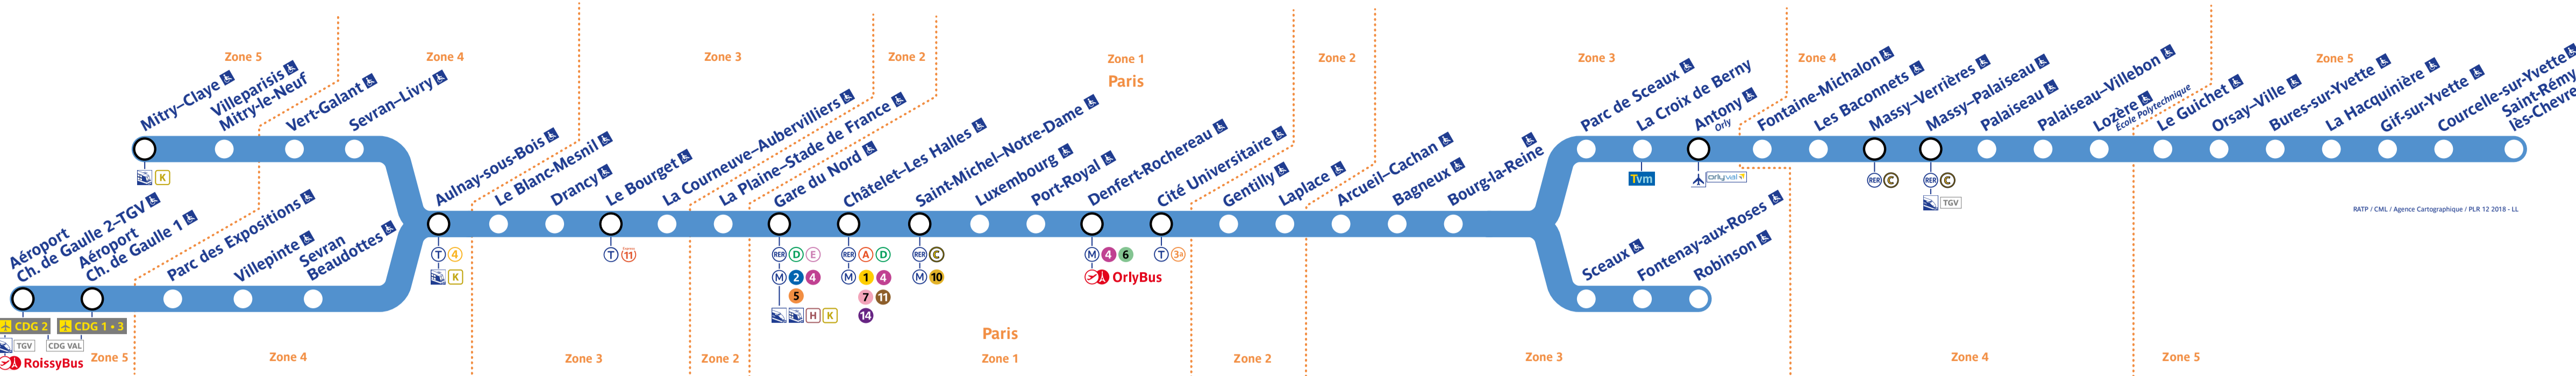

Retrouvez les horaires en scannant ce QR Code

Travaux de samedi 6 juillet 2024

Table with 10 columns (line, direction, station) and 100+ rows of departure/arrival times for Saturday, July 6, 2024.

Table with 10 columns (line, direction, station) and 100+ rows of departure/arrival times for Sunday, July 7, 2024.

Table with 10 columns (line, direction, station) and 100+ rows of departure/arrival times for Monday, July 8, 2024.

Table with 10 columns (line, direction, station) and 100+ rows of departure/arrival times for Tuesday, July 9, 2024.