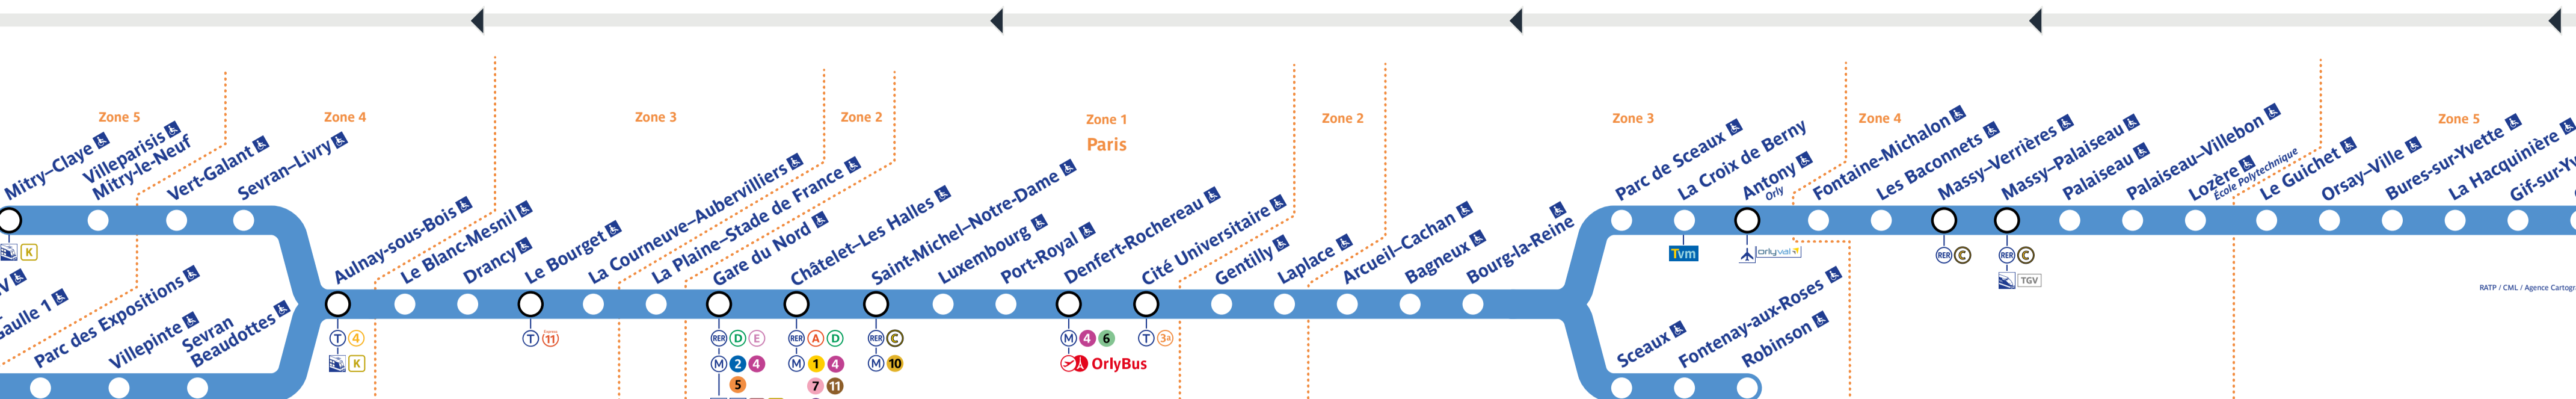

# Horaires

Timetable 时间表  
Horarios جدول الأوقات

## → Aéroport Ch. de Gaule 2 - TGV • Mitry-Claye

Retrouvez les horaires en scannant ce QR Code

### Travaux du lundi 8 au vendredi 12 juillet 2024

Table with 10 columns (RER, S, M, L, V, N, D) and 100 rows of train schedules for various stations.

Table with 10 columns (RER, S, M, L, V, N, D) and 100 rows of train schedules for various stations.

Table with 10 columns (RER, S, M, L, V, N, D) and 100 rows of train schedules for various stations.

Table with 10 columns (RER, S, M, L, V, N, D) and 100 rows of train schedules for various stations.