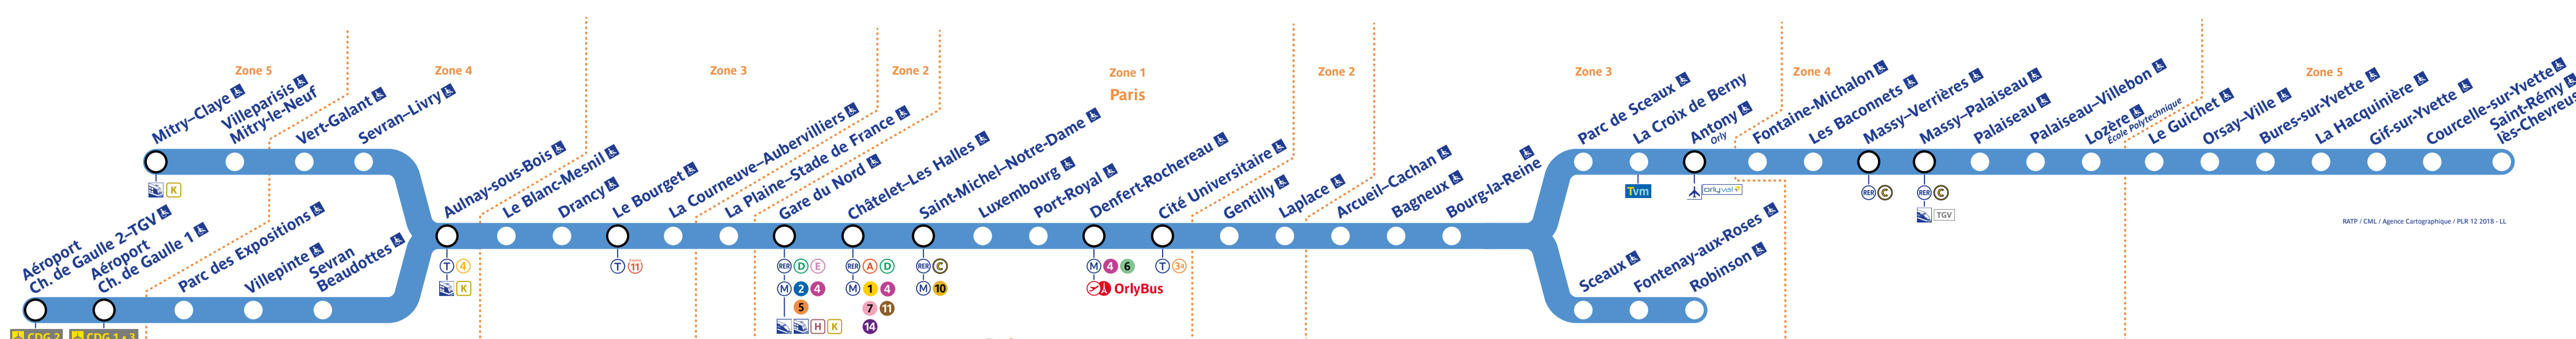

Horaires

Timetable 时间表
Horarios جدول الأوقات

→ Robinson • St-Rémy-lès-Chevreuse

Retrouvez les horaires en scannant ce QR Code

Travaux du lundi 8 au vendredi 12 juillet 2024

Table with 10 columns (line, direction, station, departure, arrival, etc.) showing train schedules for various lines and stations during the construction period.

Table with 10 columns (line, direction, station, departure, arrival, etc.) showing train schedules for various lines and stations during the construction period.

Table with 10 columns (line, direction, station, departure, arrival, etc.) showing train schedules for various lines and stations during the construction period.

Table with 10 columns (line, direction, station, departure, arrival, etc.) showing train schedules for various lines and stations during the construction period.