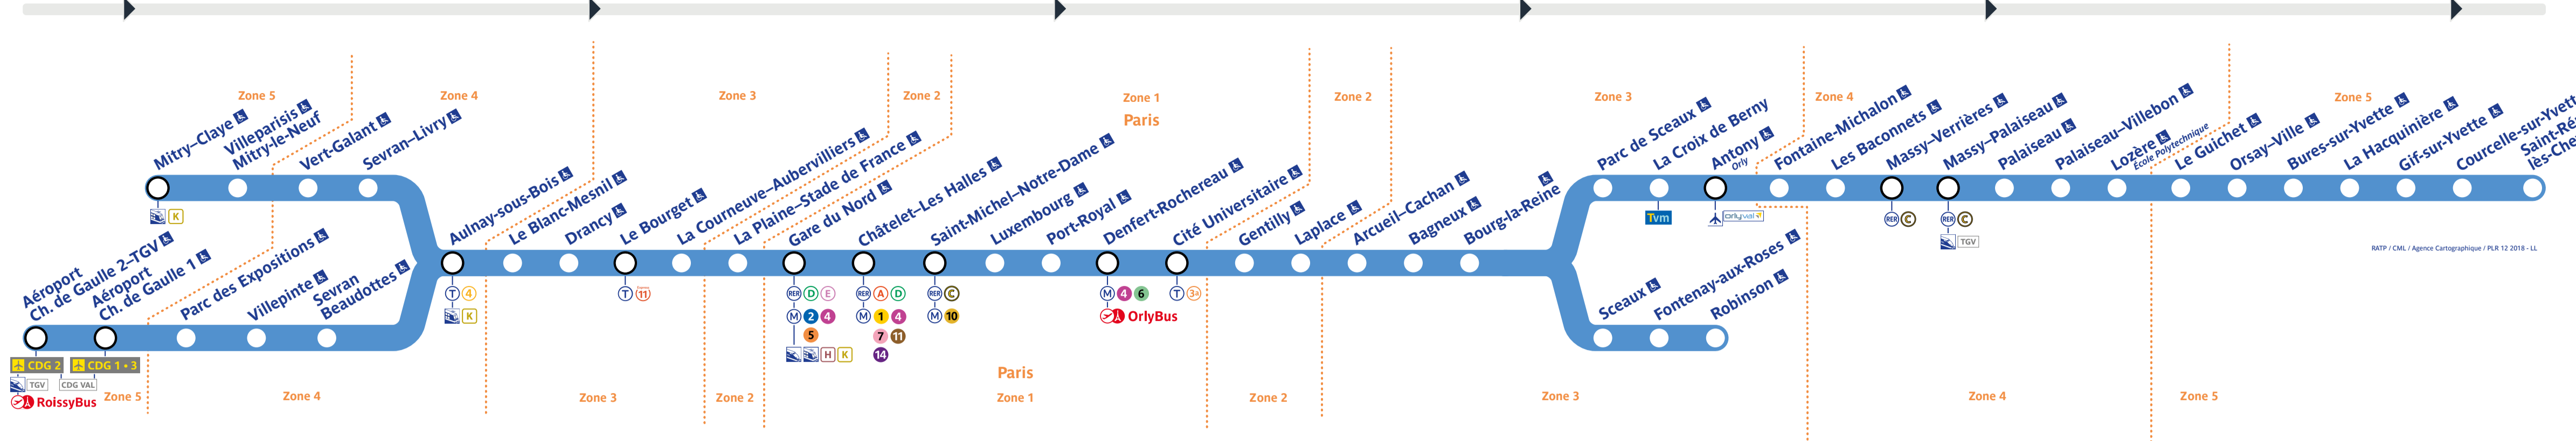

Horaires

Timetable 时间表
Horarios جدول الأوقات

→ Robinson • St-Rémy-lès-Chevreuse

Info trafic

Retrouvez les horaires en scannant ce QR Code

Du lundi 15 au jeudi 18 juillet 2024

Table with 10 columns: Station, RER B, RER C, RER D, RER E, RER F, RER G, RER H, RER I, RER J. Rows include stations like Mirry-Claye, Villepreux-Milly-la-Neuf, Sevran-Livry, etc.

Table with 10 columns: Station, RER B, RER C, RER D, RER E, RER F, RER G, RER H, RER I, RER J. Rows include stations like Mirry-Claye, Villepreux-Milly-la-Neuf, Sevran-Livry, etc.

Table with 10 columns: Station, RER B, RER C, RER D, RER E, RER F, RER G, RER H, RER I, RER J. Rows include stations like Mirry-Claye, Villepreux-Milly-la-Neuf, Sevran-Livry, etc.