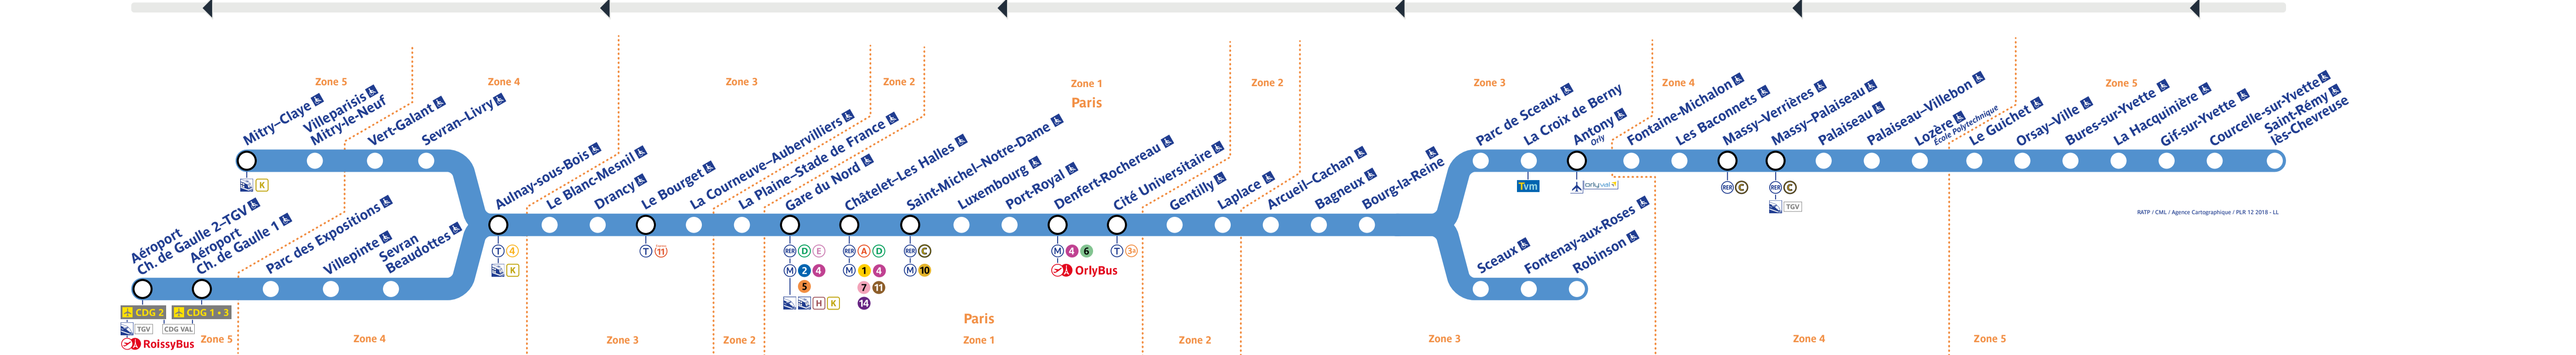

Retrouvez les horaires en scannant ce QR Code

Le jeudi 1er août 2024

Table of train schedules for Thursday, August 1st, 2024, covering routes from Paris and Fontaine-au-Rois to various stations like Mitry-Claye and Paris.

Table of train schedules for Thursday, August 1st, 2024, covering routes from Paris and Fontaine-au-Rois to various stations like Fontaine-au-Rois and Les Mureaux.

Table of train schedules for Thursday, August 1st, 2024, covering routes from Paris and Fontaine-au-Rois to various stations like Fontaine-au-Rois and Les Mureaux.

Table of train schedules for Thursday, August 1st, 2024, covering routes from Paris and Fontaine-au-Rois to various stations like Fontaine-au-Rois and Les Mureaux.