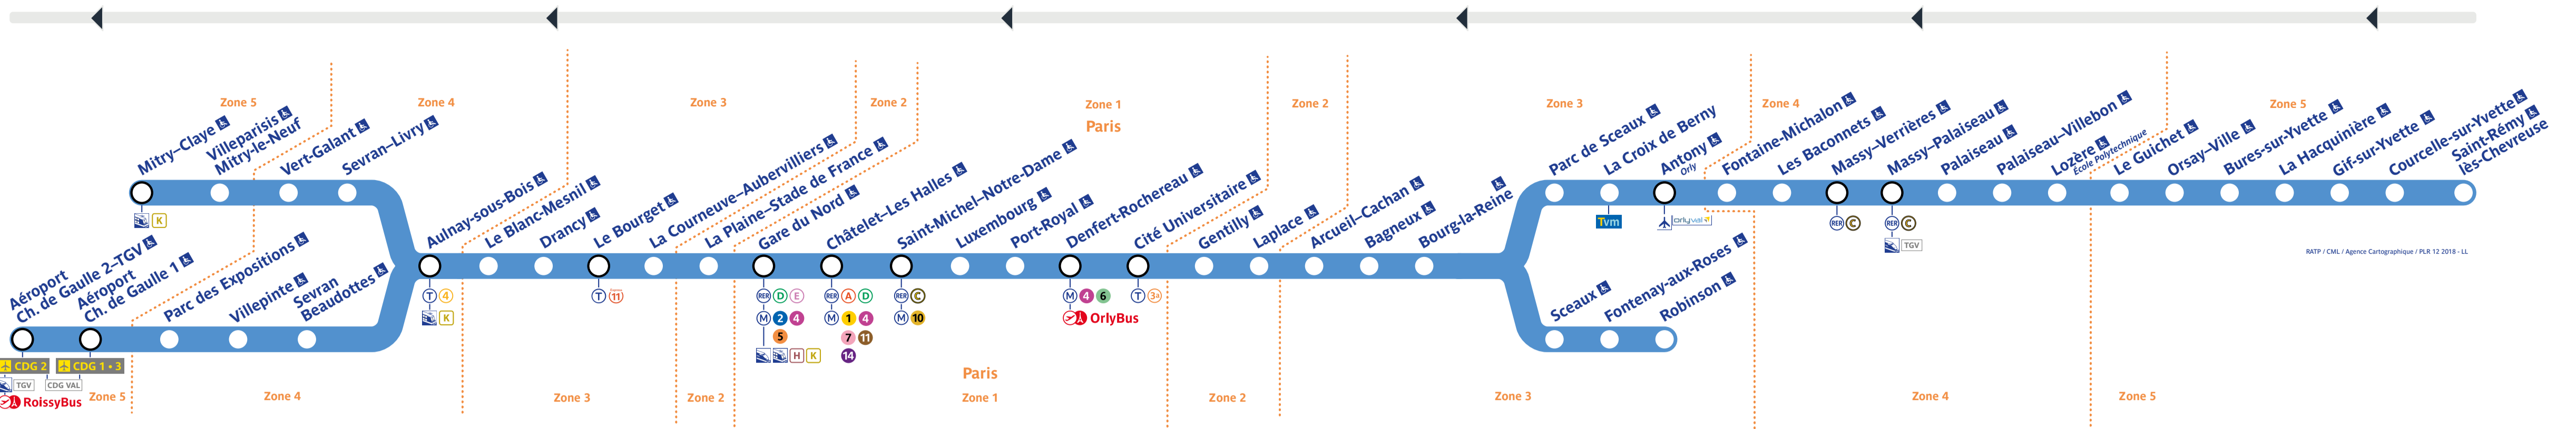

Horaires | Timetable 时间表 | Horarios | جدول الأوقات

Aéroport Ch. de Gaulle 2 - TGV • Mitry-Claye

Info trafic

Retrouvez les horaires en scannant ce QR Code

Le samedi 20 juillet 2024

Table of train arrivals and departures for Saturday, July 20, 2024, covering various zones and stations.

Table of train arrivals and departures for Saturday, July 20, 2024, covering various zones and stations.

Table of train arrivals and departures for Saturday, July 20, 2024, covering various zones and stations.