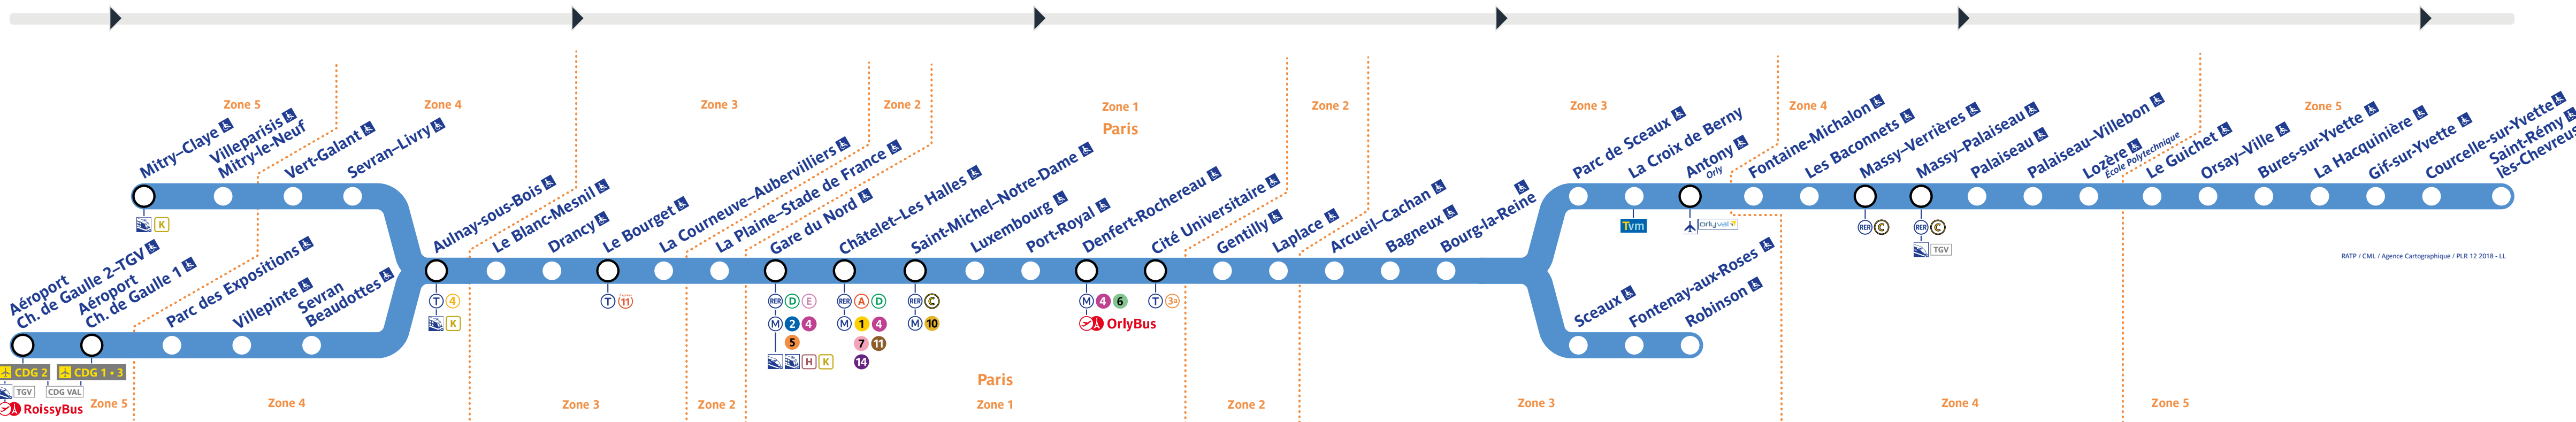

Horaires

Timetable 时间表
Horarios جدول الأوقات

Robinson • St-Rémy-lès-Chevreuse

Info trafic

Retrouvez les horaires en scannant ce QR Code

Le samedi 27 juillet 2024

Table of train schedules for Saturday, July 27, 2024. Columns include station names, departure times, and arrival times. The table is organized by zones from Paris to St-Rémy-lès-Chevreuse.