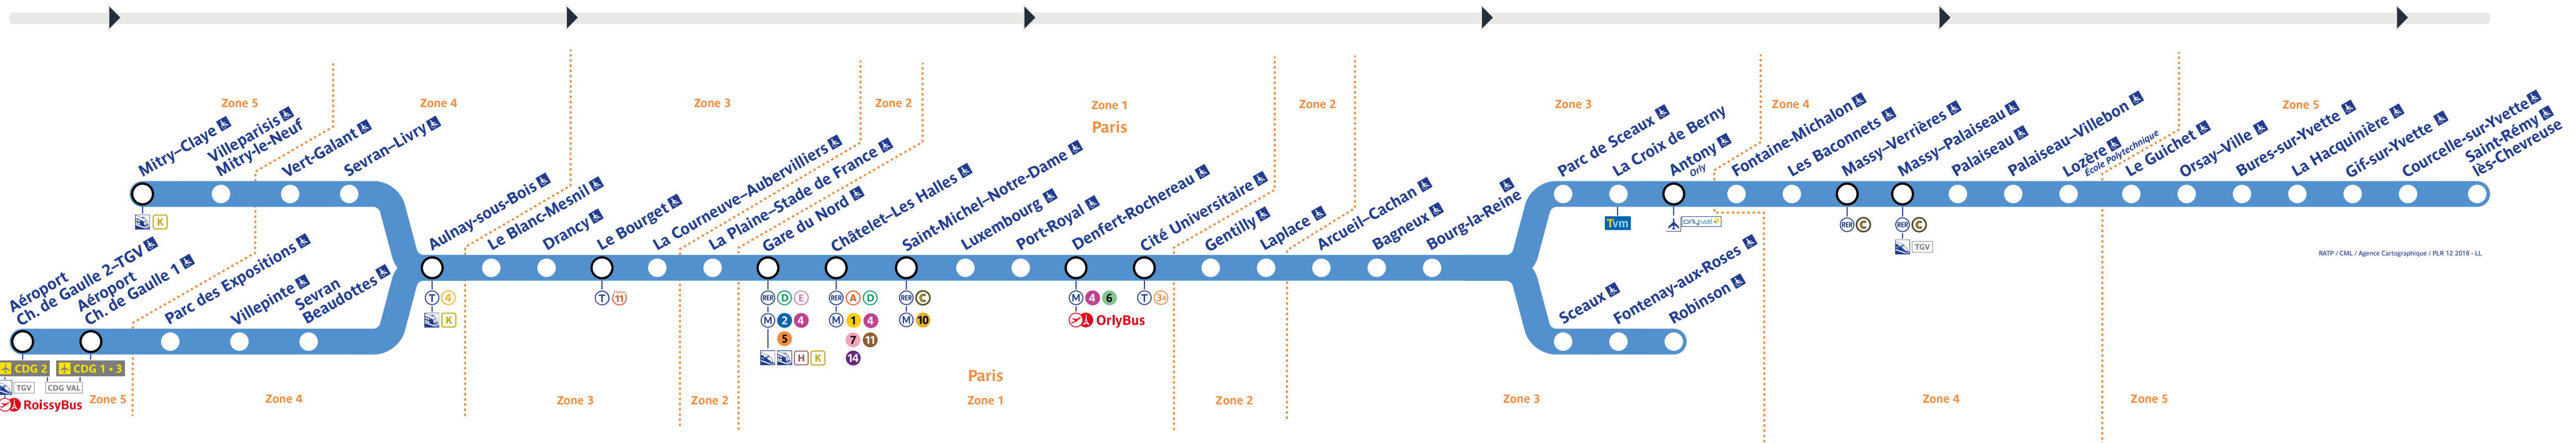

Horaires

Timetable 时间表
Horarios جدول الأوقات

Robinson • St-Rémy-lès-Chevreuse

Info trafic

Retrouvez les horaires en scannant ce QR Code

Le dimanche 28 juillet 2024

Table of train departure and arrival times for the RER B line on Sunday, July 28, 2024. The table lists stations from Paris to St-Rémy-lès-Chevreuse and provides precise times for each stop.

Table of train departure and arrival times for the RER B line on Sunday, July 28, 2024. This section continues the schedule for various stations along the line.

Table of train departure and arrival times for the RER B line on Sunday, July 28, 2024. This section continues the schedule for various stations along the line.