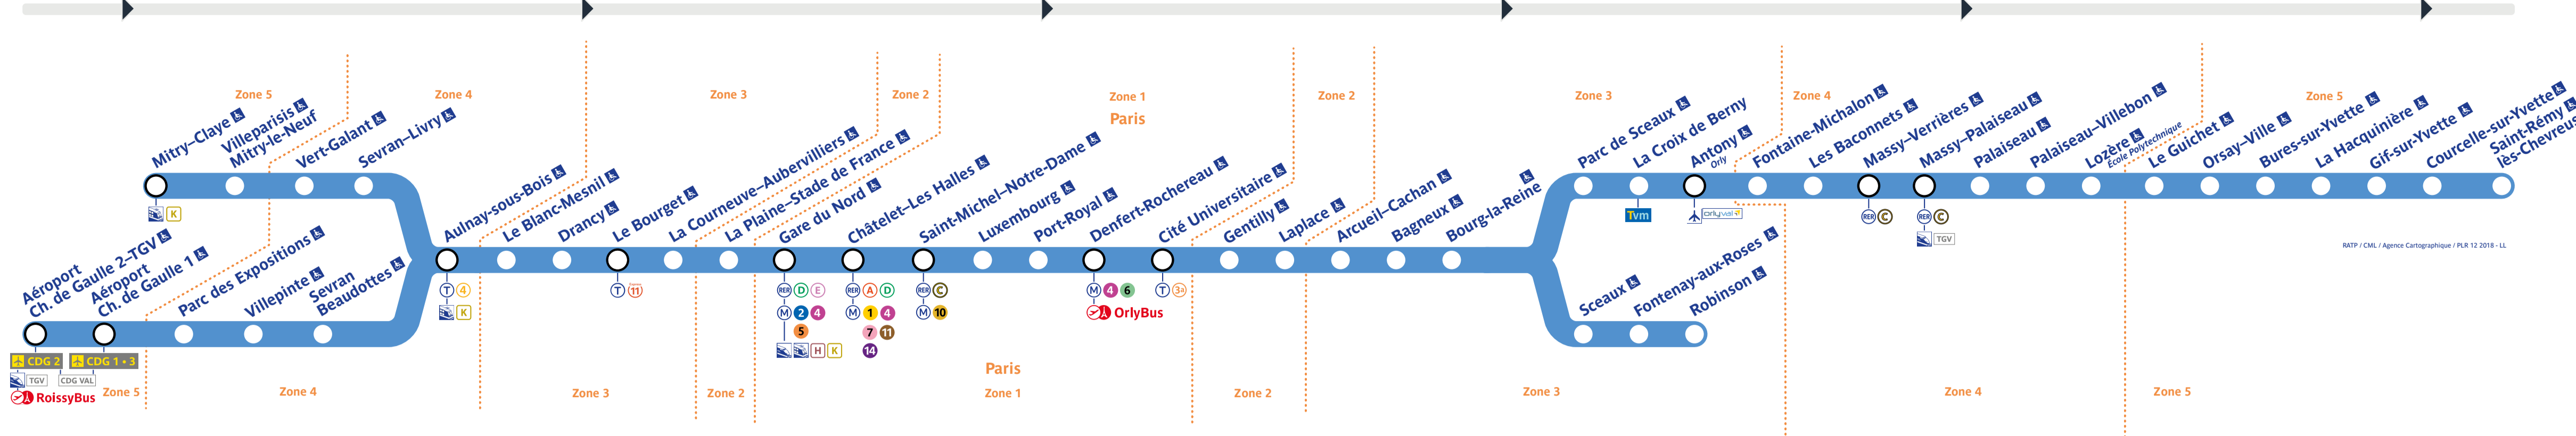

## → Robinson • St-Rémy • St-Rémy-lès-Chevreuse

### Le mardi 30 juillet 2024

Table of train departure and arrival times for the RER B line on Tuesday, July 30, 2024. The table lists stations from Paris to St-Rémy-lès-Chevreuse and provides precise times for each direction.

Table of train departure and arrival times for the RER B line on Wednesday, August 7, 2024. The table lists stations from Paris to St-Rémy-lès-Chevreuse and provides precise times for each direction.

Table of train departure and arrival times for the RER B line on Thursday, August 14, 2024. The table lists stations from Paris to St-Rémy-lès-Chevreuse and provides precise times for each direction.

Table of train departure and arrival times for the RER B line on Friday, August 21, 2024. The table lists stations from Paris to St-Rémy-lès-Chevreuse and provides precise times for each direction.