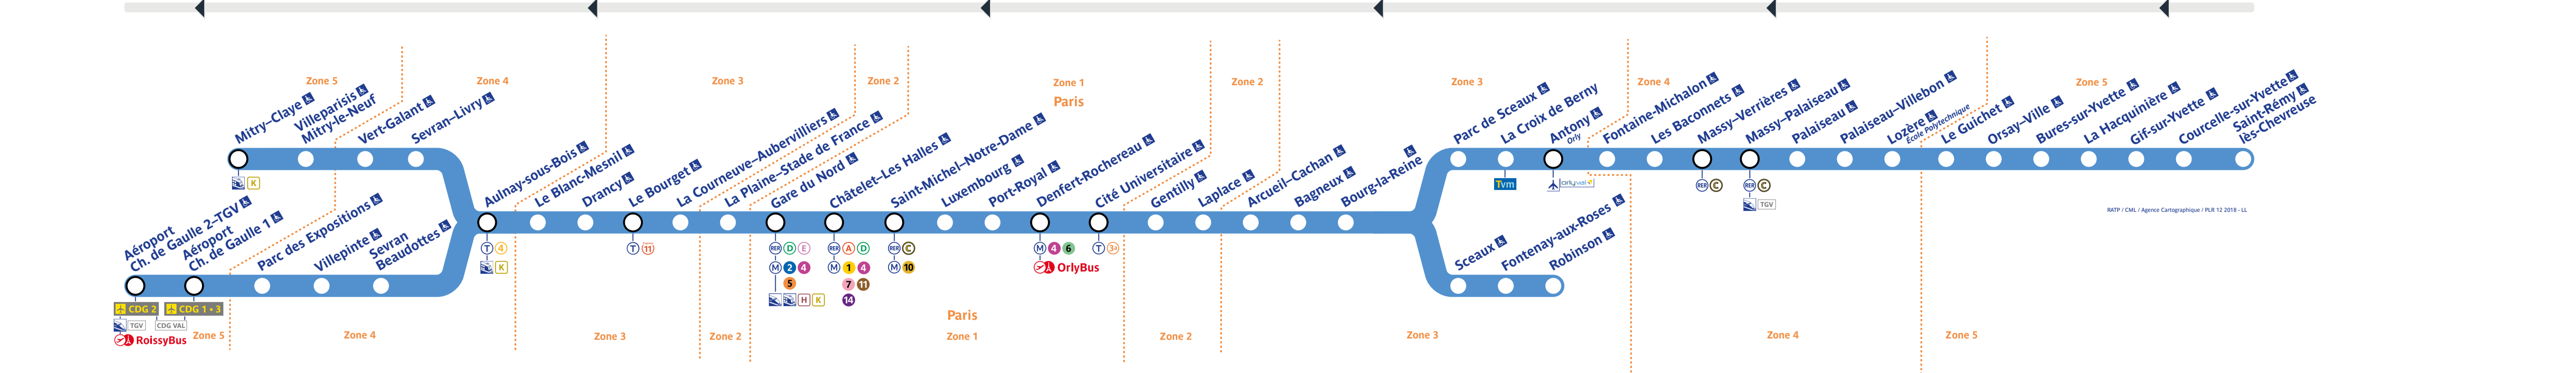

Retrouvez les horaires en scannant ce QR Code

Travaux du vendredi 11 octobre 2024

Table with 2 columns: Direction (Paris, Courcouronnes) and Departure times for various stations.

Table with 2 columns: Direction (Paris, Courcouronnes) and Departure times for various stations, including a 'RER B' section.

Table with 2 columns: Direction (Paris, Courcouronnes) and Departure times for various stations, including a 'RER B' section.

Table with 2 columns: Direction (Paris, Courcouronnes) and Departure times for various stations, including a 'RER B' section.