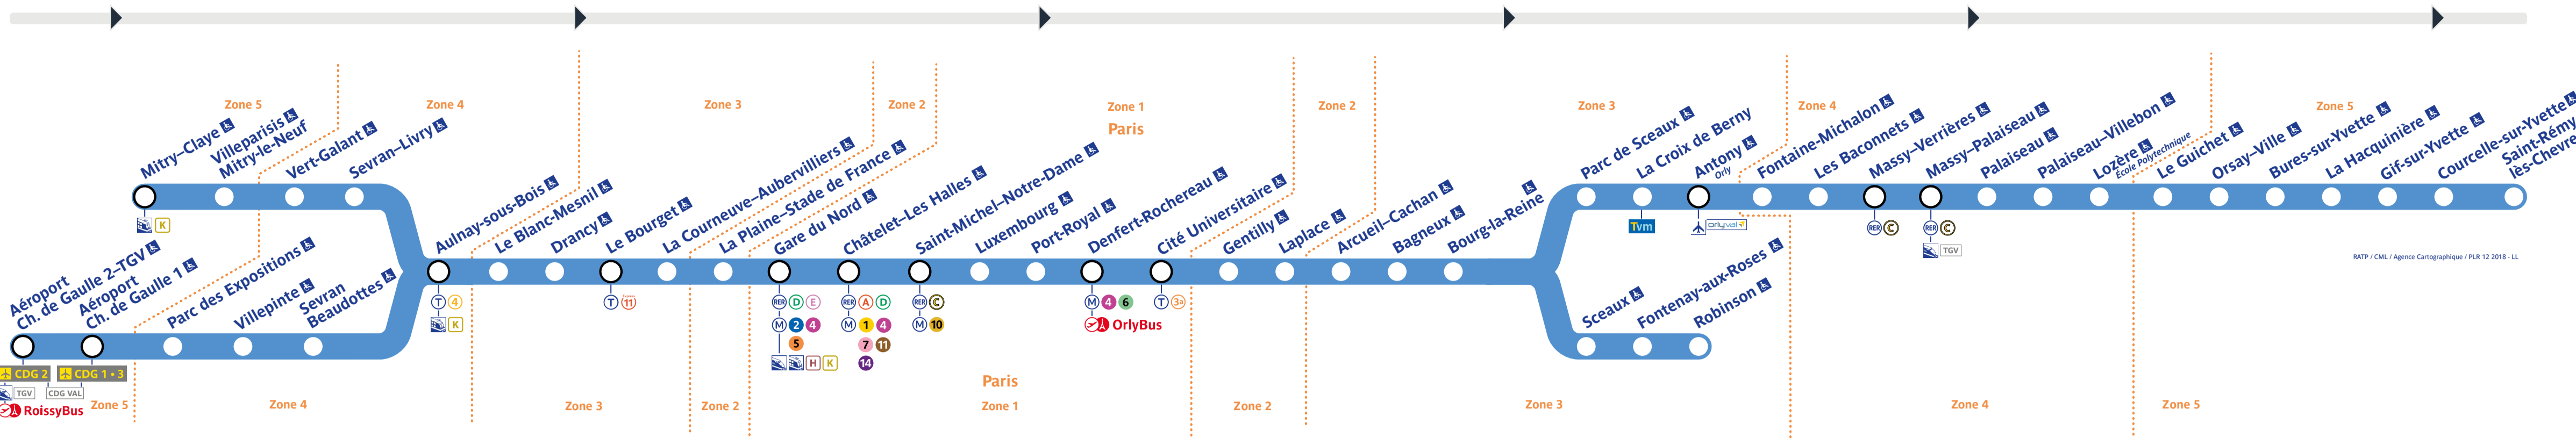

Retrouvez les horaires en scannant ce QR Code

Travaux du samedi 12 au dimanche 13 octobre 2024

Table of train schedules for the weekend of October 12-13, 2024, covering stations from Mirry-Claye to St-Rémy-lès-Chevreuse.

Table of train schedules for the weekend of October 12-13, 2024, covering stations from Paris to St-Rémy-lès-Chevreuse.

Table of train schedules for the weekend of October 12-13, 2024, covering stations from Paris to St-Rémy-lès-Chevreuse.

Table of train schedules for the weekend of October 12-13, 2024, covering stations from Paris to St-Rémy-lès-Chevreuse.