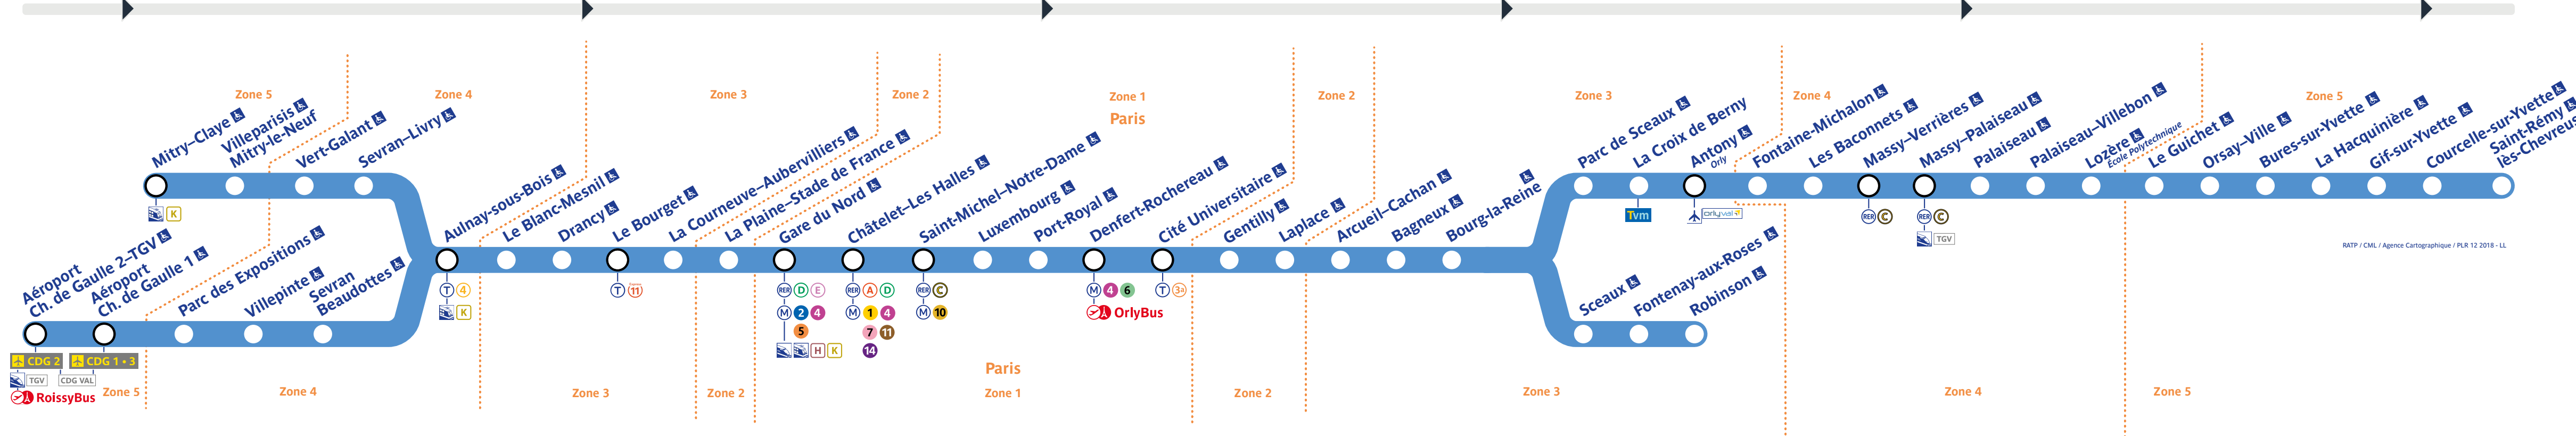

Retrouvez les horaires en scannant ce QR Code

Travaux de mardi 12 novembre 2024

Table of train schedules for various lines (A, B, C, D, E, F, G, H, I, J, K, L, M, N, O, P, Q, R, S, T, U, V, W, X, Y, Z) with columns for line, direction, and departure times.

Table of train schedules for various lines (A, B, C, D, E, F, G, H, I, J, K, L, M, N, O, P, Q, R, S, T, U, V, W, X, Y, Z) with columns for line, direction, and departure times.

Table of train schedules for various lines (A, B, C, D, E, F, G, H, I, J, K, L, M, N, O, P, Q, R, S, T, U, V, W, X, Y, Z) with columns for line, direction, and departure times.

Table of train schedules for various lines (A, B, C, D, E, F, G, H, I, J, K, L, M, N, O, P, Q, R, S, T, U, V, W, X, Y, Z) with columns for line, direction, and departure times.