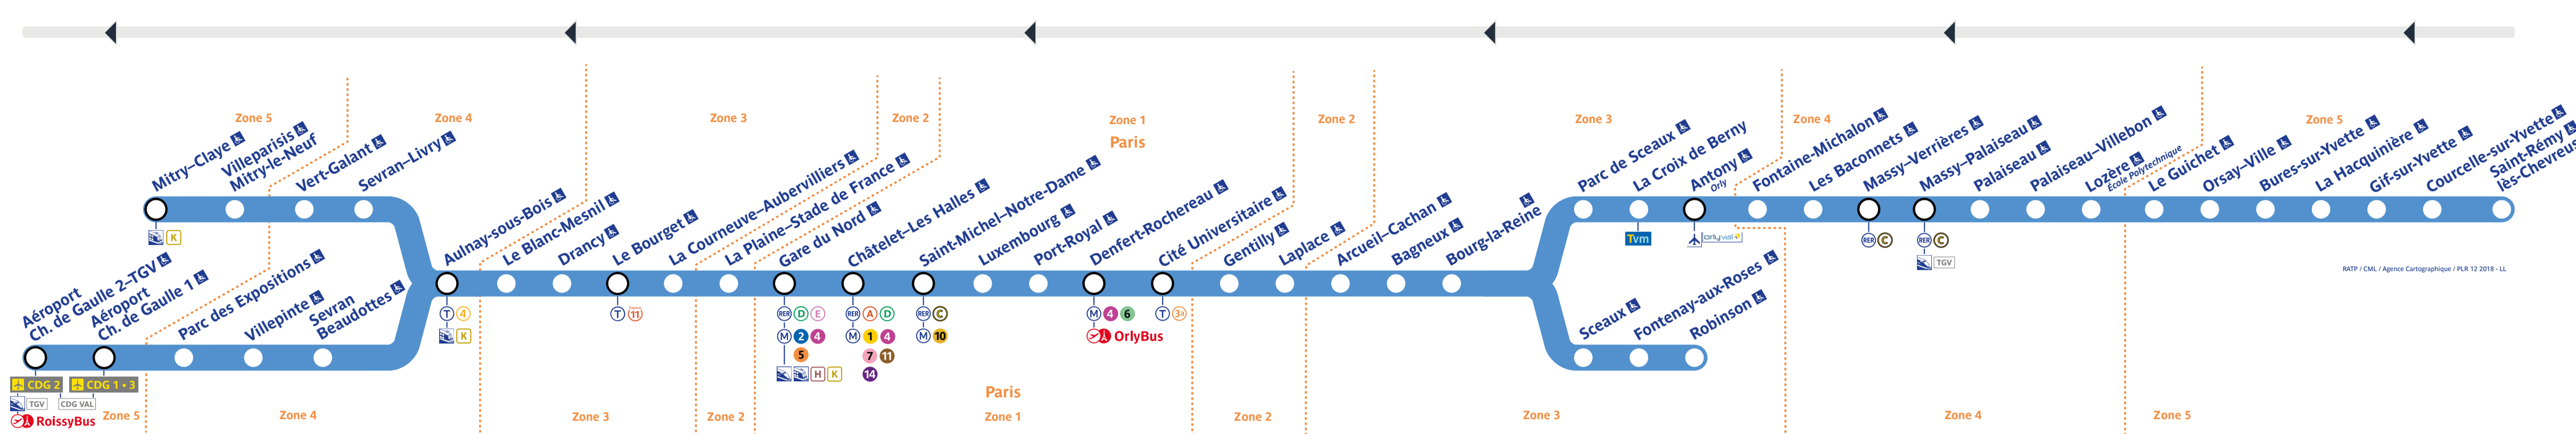

Aéroport Ch. de Gaule 2 - TGV • Mityry-Claye

Retrouvez les horaires en scannant ce QR Code

Travaux du lundi 14 au jeudi 17 octobre 2024

Table of train schedules for the affected period, showing departure and arrival times for various lines and stations.

Table of train schedules for the affected period, showing departure and arrival times for various lines and stations.

Table of train schedules for the affected period, showing departure and arrival times for various lines and stations.

Table of train schedules for the affected period, showing departure and arrival times for various lines and stations.