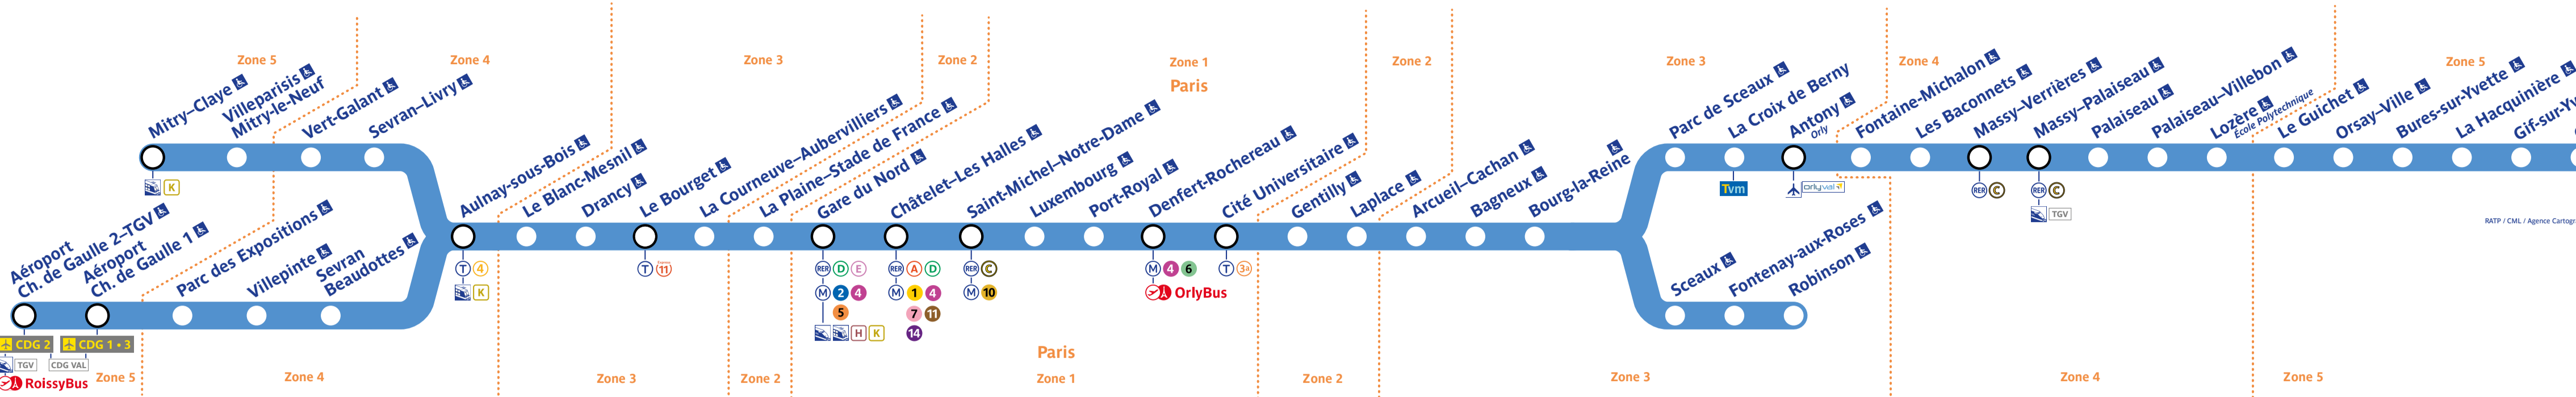

Retrouvez les horaires en scannant ce QR Code

Travaux du samedi 19 octobre 2024

Table of train schedules for Saturday, October 19, 2024, showing departure and arrival times for various stations.

Table of train schedules for various stations, including Paris, Fontaine-Verge, and St-Rémy-lès-Chevreuse.

Table of train schedules for various stations, including Paris, Fontaine-Verge, and St-Rémy-lès-Chevreuse.

Table of train schedules for various stations, including Paris, Fontaine-Verge, and St-Rémy-lès-Chevreuse.