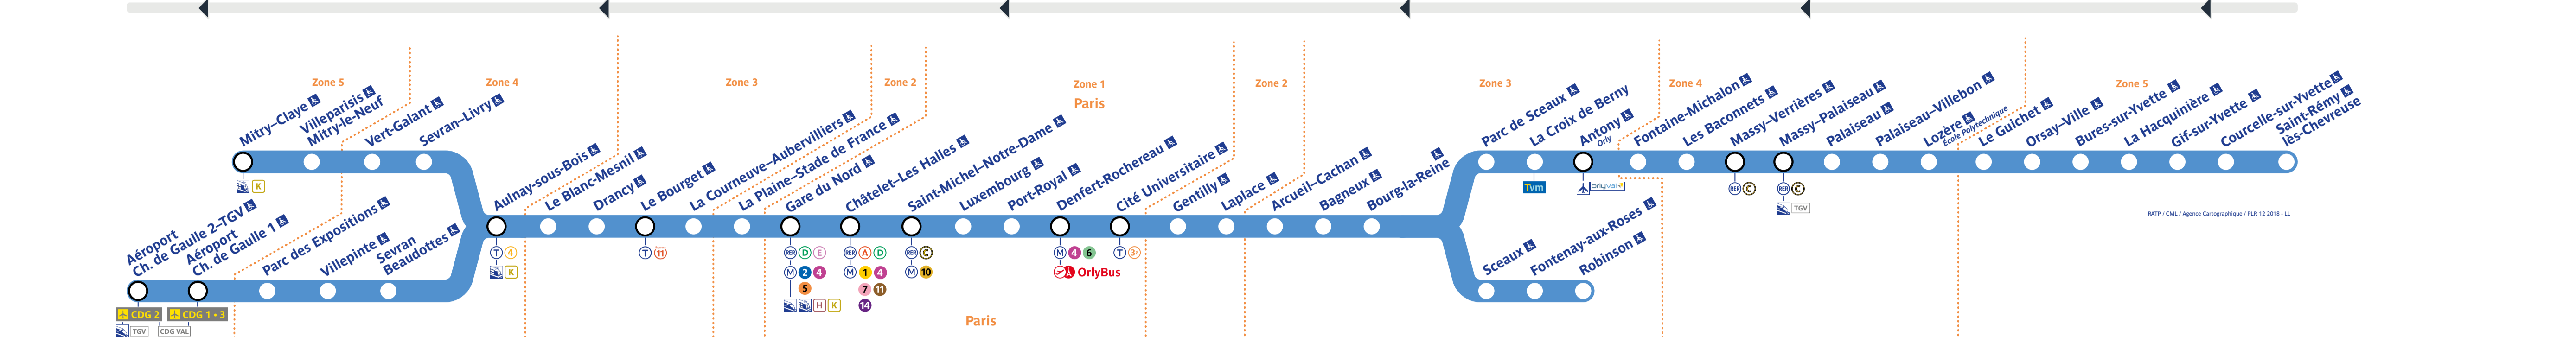

Retrouvez les horaires en scannant ce QR Code

Travaux du mercredi 2 au jeudi 3 octobre 2024

Table with 10 columns (RER, R, S, M, L, N, P, C, D, E) and 100 rows of train schedules for various lines.

Table with 10 columns (RER, R, S, M, L, N, P, C, D, E) and 100 rows of train schedules for various lines.

Table with 10 columns (RER, R, S, M, L, N, P, C, D, E) and 100 rows of train schedules for various lines.

Table with 10 columns (RER, R, S, M, L, N, P, C, D, E) and 100 rows of train schedules for various lines.