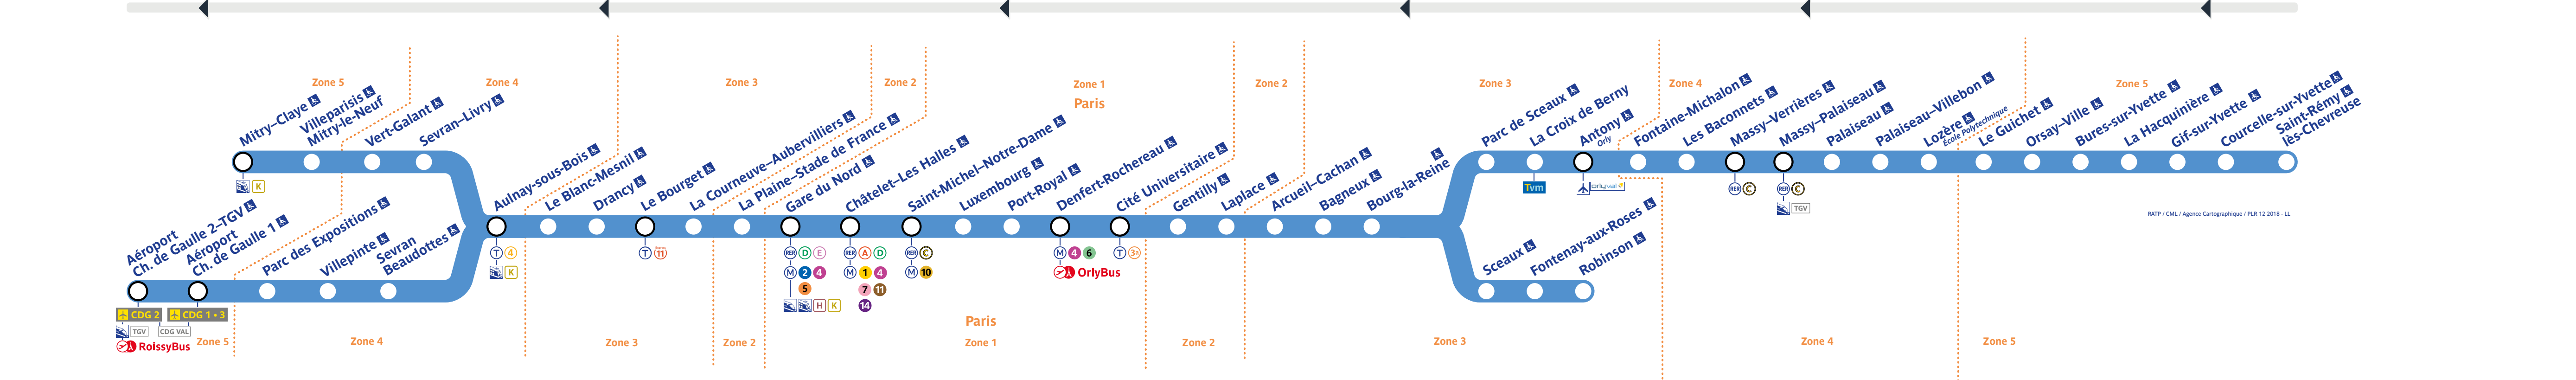

Retrouvez les horaires en scannant ce QR Code

Travaux du lundi 4 au jeudi 7 novembre 2024

Table with columns for station names and rows for various train lines (R, S, L, G, etc.) showing departure and arrival times during the construction period.

Table with columns for station names and rows for various train lines (R, S, L, G, etc.) showing departure and arrival times during the construction period.

Table with columns for station names and rows for various train lines (R, S, L, G, etc.) showing departure and arrival times during the construction period.

Table with columns for station names and rows for various train lines (R, S, L, G, etc.) showing departure and arrival times during the construction period.