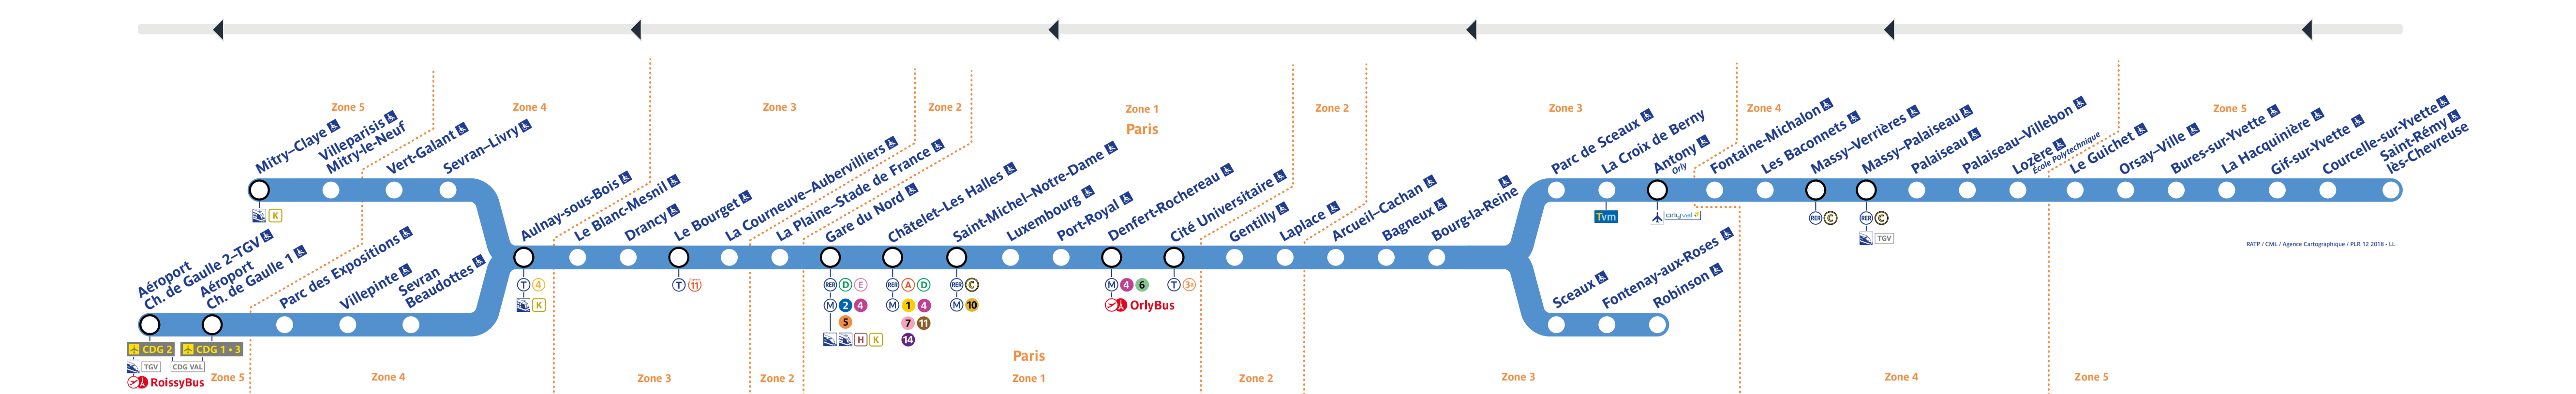

Horaires

Timetable 时间表
Horarios جدول الاوقات

Aéroport Ch. de Gaule 2 - TGV • Mityry-Claye

Retrouvez les horaires en scannant ce QR Code

Travaux du vendredi 8 novembre 2024

Table with columns for station names and rows for various train lines (R, S, L, etc.) showing departure and arrival times.

Table with columns for station names and rows for various train lines (R, S, L, etc.) showing departure and arrival times.

Table with columns for station names and rows for various train lines (R, S, L, etc.) showing departure and arrival times.

Table with columns for station names and rows for various train lines (R, S, L, etc.) showing departure and arrival times.