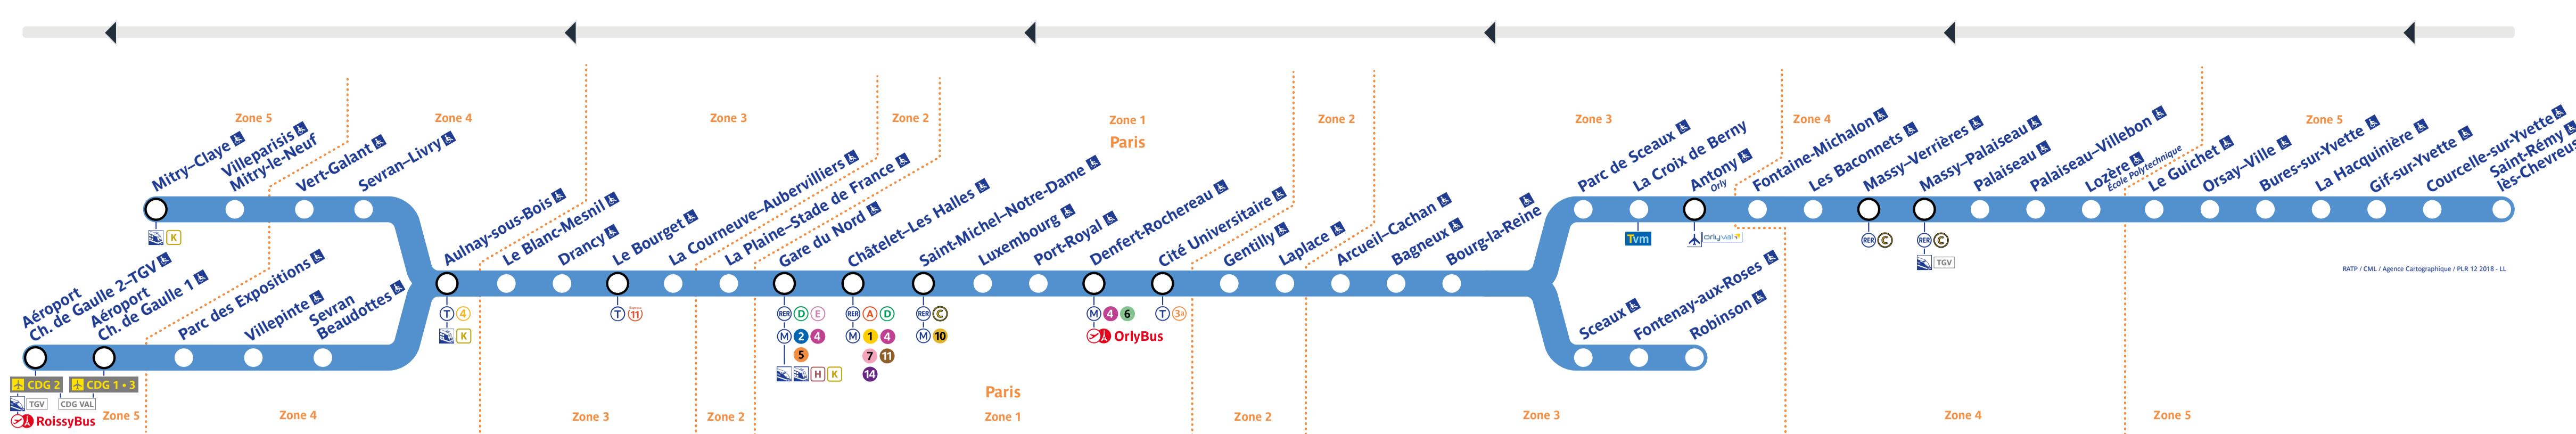

Aéroport Ch. de Gaule 2 - TGV • Mitry-Claye

Retrouvez les horaires en scannant ce QR Code

Travaux du vendredi 29 novembre 2024

Table with columns for station names and rows for various train lines (R, S, A, L, G, etc.) showing departure and arrival times.

Table with columns for station names and rows for various train lines (R, S, A, L, G, etc.) showing departure and arrival times.

Table with columns for station names and rows for various train lines (R, S, A, L, G, etc.) showing departure and arrival times.

Footer area containing logos for RATP, SNCF, Transilien, appli Assisnt, @RERB, rerb-leblog.fr, and iledeFrance mobilités.