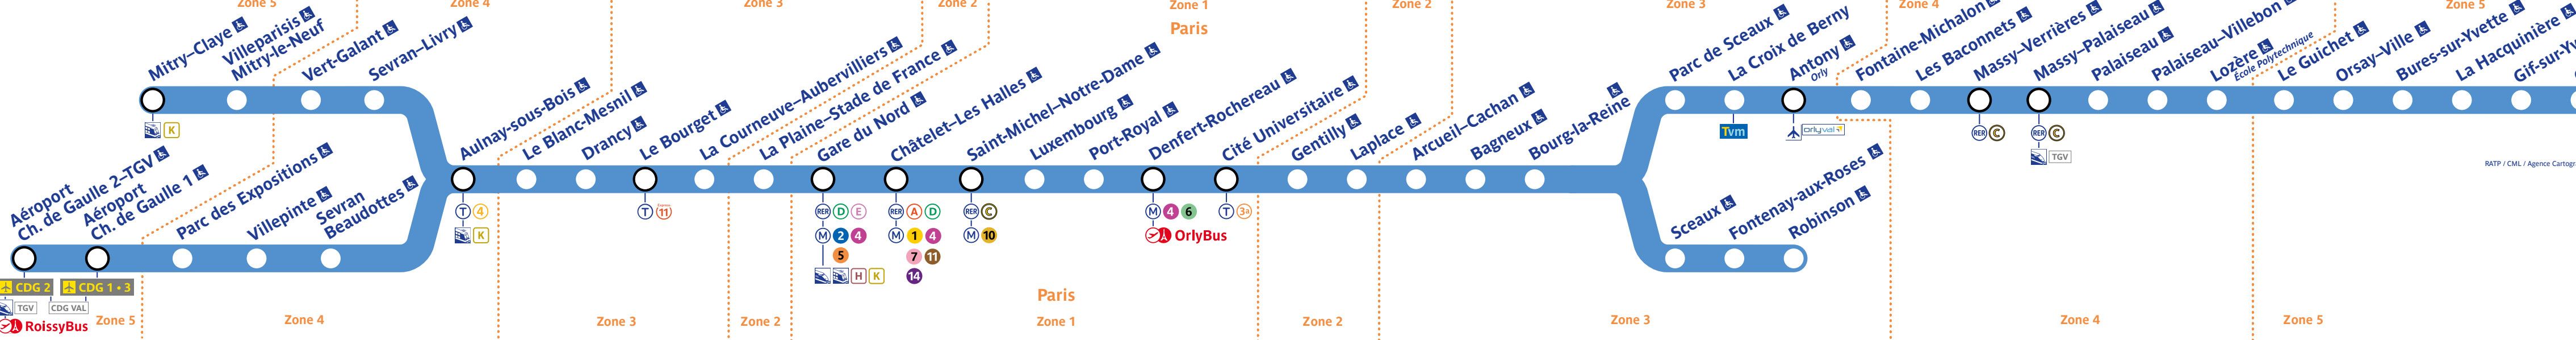

Retrouvez les horaires en scannant ce QR Code

Travaux du samedi 30 novembre au dimanche 1er décembre 2024

Table with 10 columns (line, direction, station, departure, arrival) showing train schedules for various lines during the weekend.

Table with 10 columns (line, direction, station, departure, arrival) showing train schedules for various lines during the weekend.

Table with 10 columns (line, direction, station, departure, arrival) showing train schedules for various lines during the weekend.

Table with 10 columns (line, direction, station, departure, arrival) showing train schedules for various lines during the weekend.